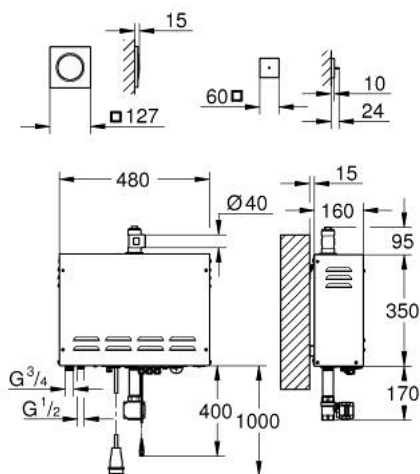

## 10 075 1MG 00 F-DIGITAL DELUXE STEAM GENERATOR 9.9 KW WITH STEAM OUTLET AND TEMPERATURE SENSOR

### DESCRIEREA PRODUSULUI

- Colour: satin graphite
- compus din:
  - steam generator 3.3 to 9.9 kW
  - 480 x 350 x 160 mm
  - suitable for steam rooms up to 16 m<sup>3</sup>
  - tensiune de alimentare 400 V 3L+N+PE AC, 50 Hz
  - power 9.9 kW
  - alimentare apă ¾"
  - operating pressure 1 - 10 bar (via pressure reducer)
  - golire automată
  - evacuare apă ½"
  - evacuare aburi ½"
  - tipul protecției IP 23
  - certificat CE
  - with connection plug
  - modul evacuare aburi cu spațiu pentru uleiuri aromatate
  - 127 x 127 mm
  - filet de legătură de 1/2"
  - modul senzor temperatură
  - 60 x 60 x 12 mm
  - sistem anti-calcar GROHE SpeedClean
  - finisaj GROHE LongLife
  - requires rough-in set (29 414 000), F-digital Deluxe base unit box (26 864 000 or 36 476 000), Bluetooth unit (36 475 000) and various cable connections – all to be ordered separately due to installation situation