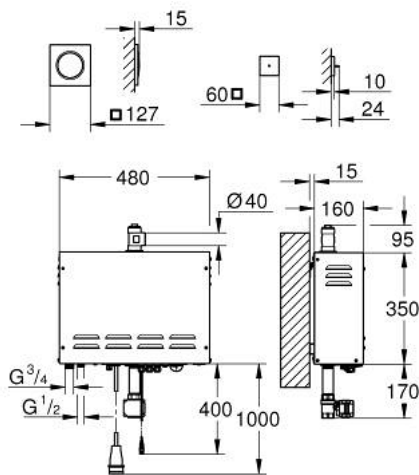

## 10 075 1MS 00 F-DIGITAL DELUXE STEAM GENERATOR 9.9 KW WITH STEAM OUTLET AND TEMPERATURE SENSOR

### DESCRIEREA PRODUSULUI

- Colour: satin steel
- compus din:
  - steam generator 3.3 to 9.9 kW
  - 480 x 350 x 160 mm
  - suitable for steam rooms up to 16 m<sup>3</sup>
  - tensiune de alimentare 400 V 3L+N+PE AC, 50 Hz
  - power 9.9 kW
  - alimentare apă ¾"
  - operating pressure 1 - 10 bar (via pressure reducer)
  - golire automată
  - evacuare apă ½"
  - evacuare aburi ½"
  - tipul protecției IP 23
  - certificat CE
  - with connection plug
  - modul evacuare aburi cu spațiu pentru uleiuri aromatate
  - 127 x 127 mm
  - filet de legătură de 1/2"
  - modul senzor temperatură
  - 60 x 60 x 12 mm
  - sistem anti-calcar GROHE SpeedClean
  - finisaj GROHE LongLife
  - requires rough-in set (29 414 000), F-digital Deluxe base unit box (26 864 000 or 36 476 000), Bluetooth unit (36 475 000) and various cable connections – all to be ordered separately due to installation situation