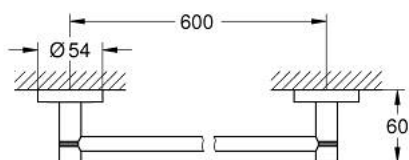

10 225 124 30 ESSENTIALS SUPORT PENTRU PROSOP

DESCRIEREA PRODUSULUI

- Colour: matte black
- material: metal
- 654 mm (lungime utilă 600 mm)
- fixare de perete ascunsă
- suitable for screwing (including screws and dowels) or gluing (glue 40 915 000 sold separately)
- holding force: max. 10 kg
- the specified holding capacity is valid for static (slowly applied) load and intended use only