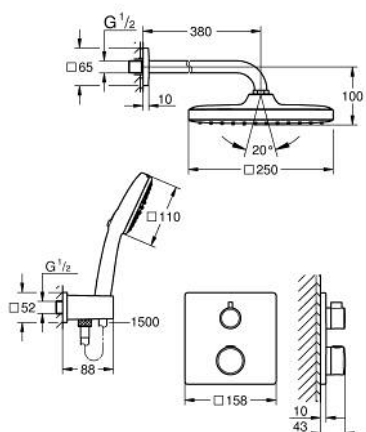

10 399 500 00 GROHTHERM CONCEALED SHOWER SYSTEM WITH TEMPESTA 250 CUBE

DESCRIEREA PRODUSULUI

- Colour: cromat
- compus din:
- concealed thermostatic shower mixer for 2 outlets with integrated shut off/diverter valve (24 079)
- Tempesta 250 Cube head shower set (26 687) including horizontal shower arm 380 mm
- Tempesta Cube 110 hand shower 2 sprays (26 746)
- cot evacuare duş 1/2" cu suport de perete (26 370)
- furtun de duş Rotaflex TwistStop 1500 mm 1/2" x 1/2" (28 409)
- perfect fit with GROHE Rapido shower frame mono (103 993 9990) or GROHE Rapido Shower Frame Mono Heat Recovery (105 788 9990) and GROHE Rapido Shower Frame Mono Heat Recovery Plus (105 789 9990)
- requires GROHE Rapido SmartBox universal rough-in box, 1/2" (35 604), if not combined with GROHE Rapido shower frame, please order separately
- professional edition

10 399 500 00 **GROHTHERM CONCEALED SHOWER SYSTEM WITH TEMPESTA 250 CUBE**

PIESE DE SCHIMB , august 2023 – now

1: Fibră de etanșare cu diametrul de Ø18,5 x Ø12 x 2 (Spare part-nr. 0138900M)

2: Filtru impuritati (Spare part-nr. 48007000)

3: Șild (Spare part-nr. 48118000)