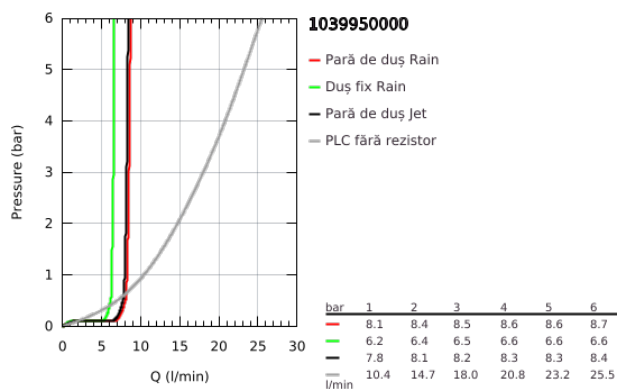

10 399 500 00 GROHTHERM CONCEALED SHOWER SYSTEM WITH TEMPESTA 250 CUBE

DESCRIEREA PRODUSULUI

- Colour: cromat
- compus din:
- concealed thermostatic shower mixer for 2 outlets with integrated shut off/diverter valve (24 079)
- Tempesta 250 Cube head shower set (26 687) including horizontal shower arm 380 mm
- Tempesta Cube 110 hand shower 2 sprays (26 746)
- cot evacuare duş 1/2" cu suport de perete (26 370)
- furtun de duş Rotaflex TwistStop 1500 mm 1/2" x 1/2" (28 409)
- perfect fit with GROHE Rapido shower frame mono (103 993 9990) or GROHE Rapido Shower Frame Mono Heat Recovery (105 788 9990) and GROHE Rapido Shower Frame Mono Heat Recovery Plus (105 789 9990)
- requires GROHE Rapido SmartBox universal rough-in box, 1/2" (35 604), if not combined with GROHE Rapido shower frame, please order separately
- professional edition

10 399 500 00 **GROHTHERM CONCEALED SHOWER SYSTEM WITH TEMPESTA 250 CUBE**

PIESE DE SCHIMB , august 2023 – now

1: Fibră de etanșare cu diametrul de Ø18,5 x Ø12 x 2 (Spare part-nr. 0138900M)

2: Filtru impuritati (Spare part-nr. 48007000)