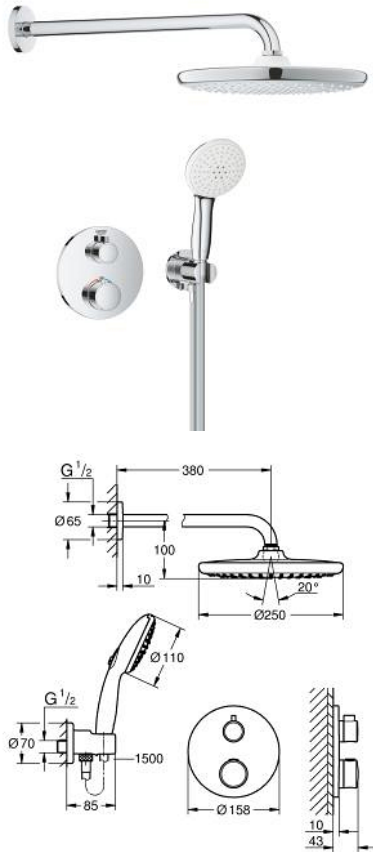

10 399 600 00 GROHTHERM CONCEALED SHOWER SYSTEM WITH TEMPESTA 250

DESCRIEREA PRODUSULUI

- Colour: cromat
- compus din:
- concealed thermostatic shower mixer for 2 outlets with integrated shut off/diverter valve (24 076)
- Tempesta 250 head shower set (26 668) including horizontal shower arm 380 mm
- Tempesta 110 hand shower 2 sprays (26 161)
- shower outlet elbow 1/2" with wall shower holder (28 679)
- furtun de duş Rotaflex TwistStop 1500 mm 1/2" x 1/2" (28 409)
- perfect fit with GROHE Rapido shower frame mono (103 993 9990) or GROHE Rapido Shower Frame Mono Heat Recovery (105 788 9990) and GROHE Rapido Shower Frame Mono Heat Recovery Plus (105 789 9990)
- requires GROHE Rapido SmartBox universal rough-in box, 1/2" (35 604), if not combined with GROHE Rapido shower frame, please order separately
- professional edition