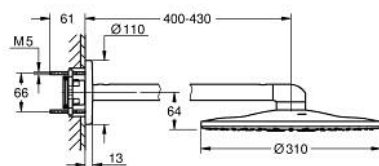

10 399 700 00 GROHTHERM SMARTCONTROL CONCEALED SHOWER SYSTEM WITH RAINSHOWER SMARTACTIVE 310

DESCRIEREA PRODUSULUI

- Colour: cromat
- compus din:
- unitate încadrată cu termostat 3 valve (29 121)
- Rainshower SmartActive 310 head shower set 2 sprays (26 475) including horizontal shower arm 430 mm
- Rainshower SmartActive 130 hand shower 3 sprays (26 574)
- shower outlet elbow 1/2" with holder (26 658)
- furtun de duș Silverflex 1.500 mm (28 364)
- optional flow regulator 9.5 l/min included for hand shower
- perfect fit with GROHE Rapido shower frame duo (103 994 9990), GROHE Rapido Shower Frame Duo Heat Recovery (105 786 9990) or GROHE Rapido Shower Frame Duo Heat Recovery Plus (105 787 9990)
- requires GROHE Rapido SmartBox universal rough-in box, 1/2" (35 604) and head shower rough-in 9.5 l/min (26 483 000 or 107 241 9990), if not combined with GROHE Rapido shower frame, please order separately
- professional edition