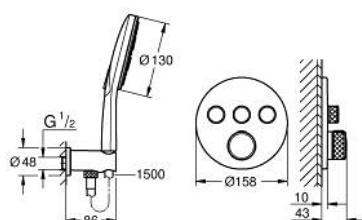

10 399 700 00 GROHTHERM SMARTCONTROL CONCEALED SHOWER SYSTEM WITH RAINSHOWER SMARTACTIVE 310

DESCRIEREA PRODUSULUI

- Colour: cromat
- compus din:
- unitate încadrată cu termostat 3 valve (29 121)
- Rainshower SmartActive 310 head shower set 2 sprays (26 475) including horizontal shower arm 430 mm
- Rainshower SmartActive 130 hand shower 3 sprays (26 574)
- shower outlet elbow 1/2" with holder (26 658)
- furtun de duș Silverflex 1.500 mm (28 364)
- optional flow regulator 9.5 l/min included for hand shower
- perfect fit with GROHE Rapido shower frame duo (103 994 9990), GROHE Rapido Shower Frame Duo Heat Recovery (105 786 9990) or GROHE Rapido Shower Frame Duo Heat Recovery Plus (105 787 9990)
- requires GROHE Rapido SmartBox universal rough-in box, 1/2" (35 604) and head shower rough-in 9.5 l/min (26 483 000 or 107 241 9990), if not combined with GROHE Rapido shower frame, please order separately
- professional edition