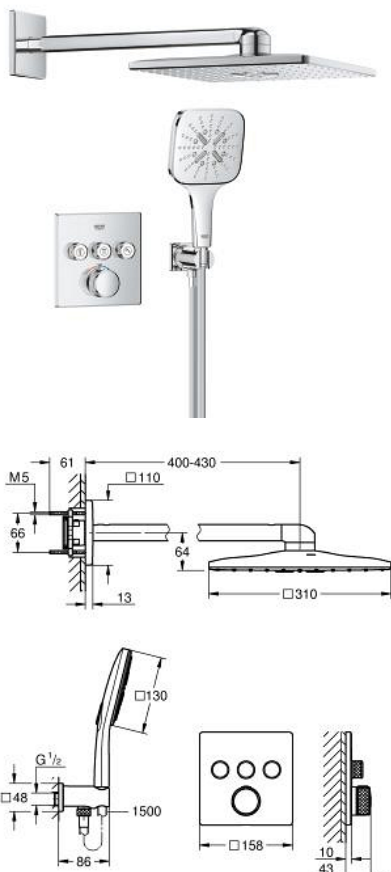

## 10 399 800 00 GROHTHERM SMARTCONTROL CONCEALED SHOWER SYSTEM WITH RAINSHOWER SMARTACTIVE 310 CUBE

### DESCRIEREA PRODUSULUI

- Colour: cromat
- compus din:
  - unitate încastrată cu termostat 3 valve (29 126)
  - Rainshower SmartActive 310 Cube head shower set 2 sprays (26 479) including horizontal shower arm 430 mm
  - Rainshower SmartActive 130 Cube hand shower 3 sprays (26 582)
  - shower outlet elbow 1/2" with holder (26 659)
  - furtun de duș Silverflex 1.500 mm (28 364)
- perfect fit with GROHE Rapido shower frame duo (103 994 9990), GROHE Rapido Shower Frame Duo Heat Recovery (105 786 9990) or GROHE Rapido Shower Frame Duo Heat Recovery Plus (105 787 9990)
- requires GROHE Rapido SmartBox universal rough-in box, 1/2" (35 604) and head shower rough-in 9.5 l/min (26 483 000 or 107 241 9990), if not combined with GROHE Rapido shower frame, please order separately
- professional edition