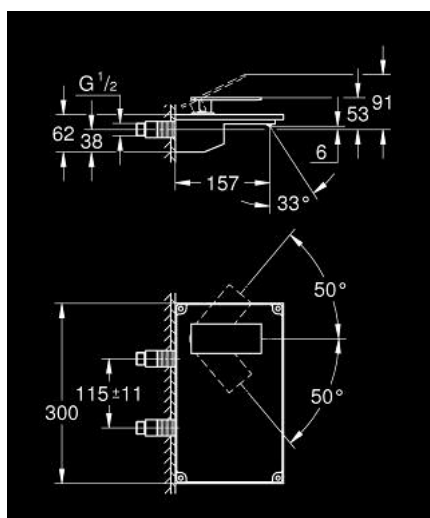

## 10 474 7GL 00 ALLURE GRAVITY TWO-HOLE BASIN MIXER XL-SIZE

### DESCRIEREA PRODUSULUI

- Colour: cool sunrise
- montare pe perete
- with tray
- cartuş ceramic de 28 mm cu GROHE SilkMove
- finisaj GROHE LongLife
- GROHE EcoJoy tehnologie pentru reducerea consumului de apă
- maximum flow rate (at 3 bar): 4.8 l/min
- cascaded water guide
- limitator temperatură
- without roughing-in set 108 067 9990 (please order separately)
- combine with cover plates 106 071 (please order separately)