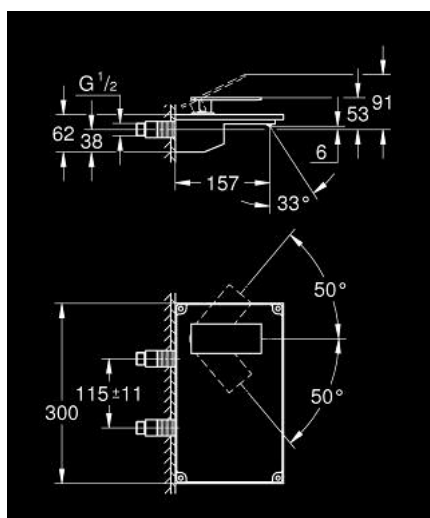

10 474 7GN 00 ALLURE GRAVITY TWO-HOLE BASIN MIXER XL-SIZE

DESCRIEREA PRODUSULUI

- Colour: brushed cool sunrise
- montare pe perete
- with tray
- cartuş ceramic de 28 mm cu GROHE SilkMove
- finisaj GROHE LongLife
- GROHE EcoJoy tehnologie pentru reducerea consumului de apă
- maximum flow rate (at 3 bar): 4.8 l/min
- cascaded water guide
- limitator temperatură
- without roughing-in set 108 067 9990 (please order separately)
- combine with cover plates 106 071 (please order separately)