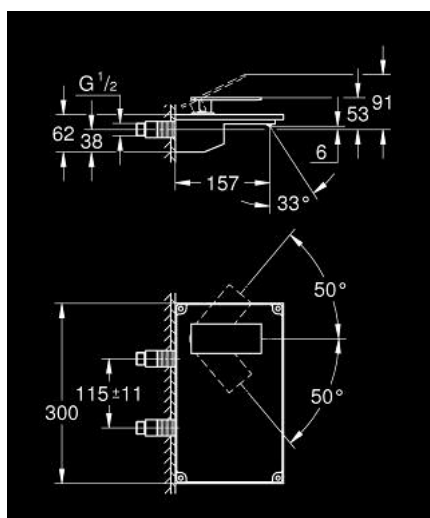

## 10 474 7KF 00 ALLURE GRAVITY TWO-HOLE BASIN MIXER XL-SIZE

### DESCRIEREA PRODUSULUI

- Colour: phantom black
- montare pe perete
- with tray
- cartuş ceramic de 28 mm cu GROHE SilkMove
- GROHE EcoJoy tehnologie pentru reducerea consumului de apă
- maximum flow rate (at 3 bar): 4.8 l/min
- cascaded water guide
- limitator temperatură
- without roughing-in set 108 067 9990 (please order separately)
- combine with cover plates 106 071 (please order separately)