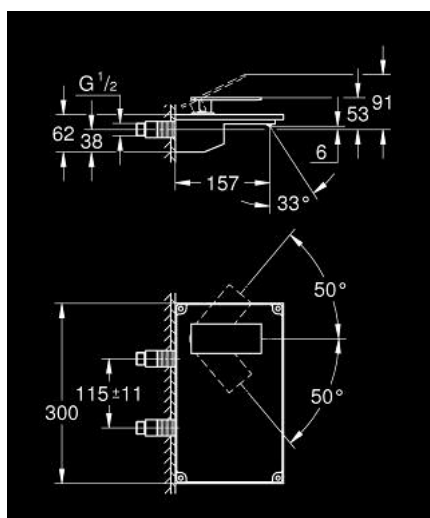

10 474 7MS 00 ALLURE GRAVITY TWO-HOLE BASIN MIXER XL-SIZE

DESCRIEREA PRODUSULUI

- Colour: satin steel
- montare pe perete
- with tray
- cartuş ceramic de 28 mm cu GROHE SilkMove
- finisaj GROHE LongLife
- GROHE EcoJoy tehnologie pentru reducerea consumului de apă
- maximum flow rate (at 3 bar): 4.8 l/min
- cascaded water guide
- limitator temperatură
- without roughing-in set 108 067 9990 (please order separately)
- combine with cover plates 106 071 (please order separately)