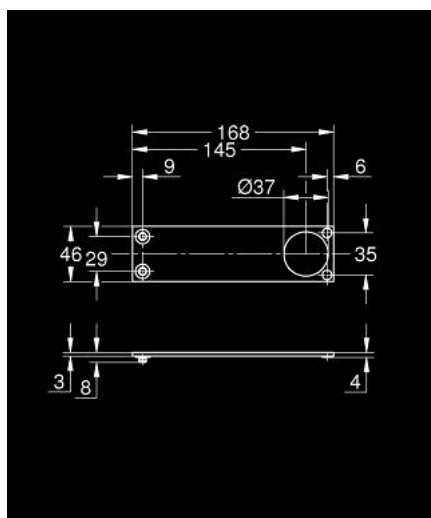

10 605 8KS 00 ALLURE GRAVITY PLACĂ DE ACOPERIRE

DESCRIEREA PRODUSULUI

- Colour: velvet black
- can be combined with Allure Gravity one-hole basin mixer S-size 104 742
- material: safety glass/Caesarstone
- Caesarstone is a quartz composite material. Structures and textures on the surface may vary and are unique.