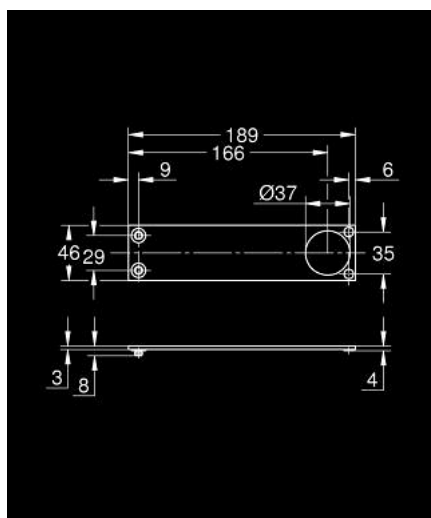

10 605 9KS 00 ALLURE GRAVITY PLACĂ DE ACOPERIRE

DESCRIEREA PRODUSULUI

- Colour: velvet black
- can be combined with Allure Gravity one-hole basin mixer M-size 104 743
- material: safety glass/Caesarstone
- Caesarstone is a quartz composite material. Structures and textures on the surface may vary and are unique.