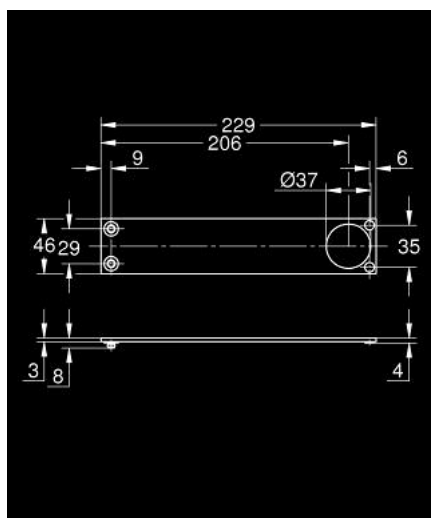

10 606 0KS 00 ALLURE GRAVITY PLACĂ DE ACOPERIRE

DESCRIEREA PRODUSULUI

- Colour: velvet black
- can be combined with Allure Gravity one-hole basin mixer XL-size 104 744
- material: safety glass/Caesarstone
- Caesarstone is a quartz composite material. Structures and textures on the surface may vary and are unique.