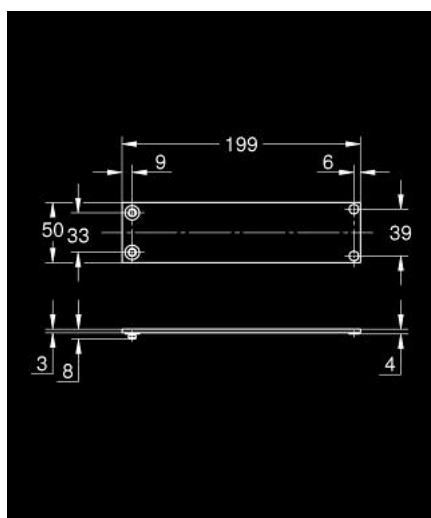

## 10 606 1LS 00 ALLURE GRAVITY PLACĂ DE ACOPERIRE

### DESCRIEREA PRODUSULUI

- Colour: moon white
- can be combined with Allure Gravity deck mounted three-hole basin mixer M-Size 104 746
- material: safety glass/Caesarstone
- Caesarstone is a quartz composite material. Structures and textures on the surface may vary and are unique.