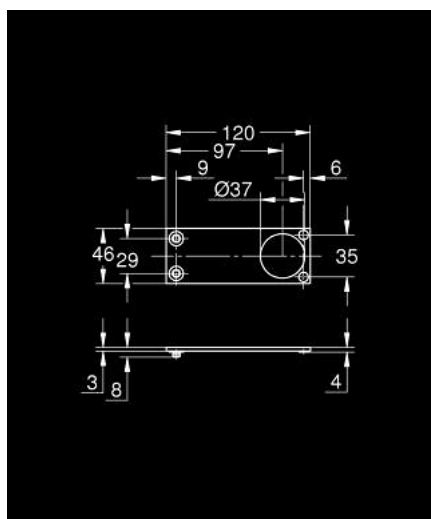

10 606 3KS 00 ALLURE GRAVITY PLACĂ DE ACOPERIRE

DESCRIEREA PRODUSULUI

- Colour: velvet black
- can be combined with Allure Gravity single lever bidet mixer 104 780
- material: safety glass/Caesarstone
- Caesarstone is a quartz composite material. Structures and textures on the surface may vary and are unique.