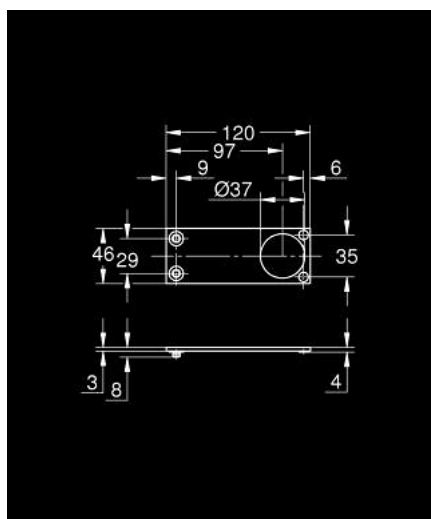

10 606 3LS 00 ALLURE GRAVITY PLACĂ DE ACOPERIRE

DESCRIEREA PRODUSULUI

- Colour: moon white
- can be combined with Allure Gravity single lever bidet mixer 104 780
- material: safety glass/Caesarstone
- Caesarstone is a quartz composite material. Structures and textures on the surface may vary and are unique.