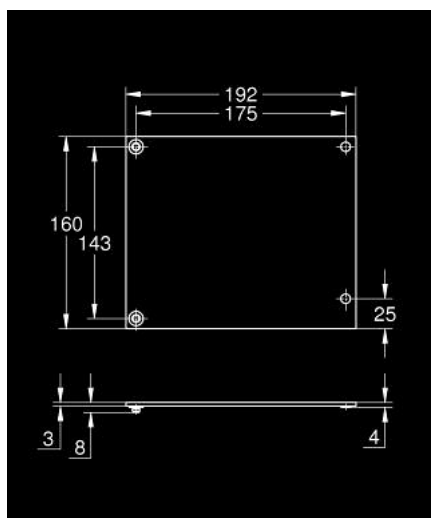

10 606 5LS 00 ALLURE GRAVITY PLACĂ DE ACOPERIRE

DESCRIEREA PRODUSULUI

- Colour: moon white
- can be combined with Allure Gravity wall mounted single lever bath mixer with tray 104 749
- material: safety glass/Caesarstone
- Caesarstone is a quartz composite material. Structures and textures on the surface may vary and are unique.