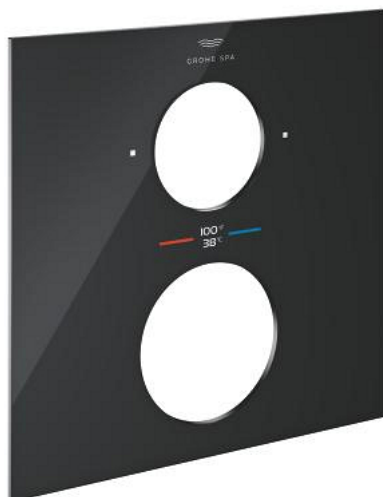

## 10 606 7KS 00 ALLURE GRAVITY PLACĂ DE ACOPERIRE

### DESCRIEREA PRODUSULUI

- Colour: velvet black
- can be combined with Allure Gravity thermostat with 2-way diverter 104 748
- printed dot symbols
- material: safety glass/Caesarstone
- Caesarstone is a quartz composite material. Structures and textures on the surface may vary and are unique.