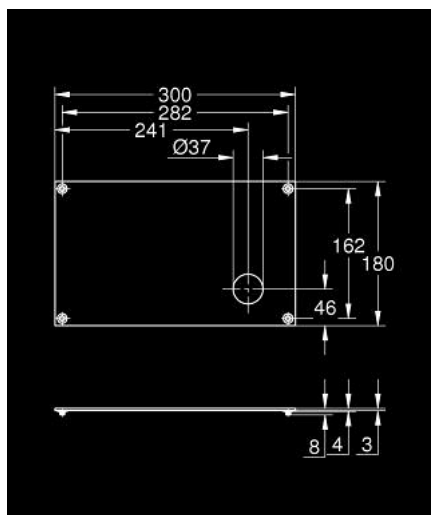

10 607 1KS 00 ALLURE GRAVITY PLACĂ DE ACOPERIRE

DESCRIEREA PRODUSULUI

- Colour: velvet black
- can be combined with Allure Gravity:
 - deck mounted basin mixer with tray XL-Size 104 745
 - wall mounted basin mixer with tray XL-Size 104 747
- material: safety glass/Caesarstone
- Caesarstone is a quartz composite material. Structures and textures on the surface may vary and are unique.