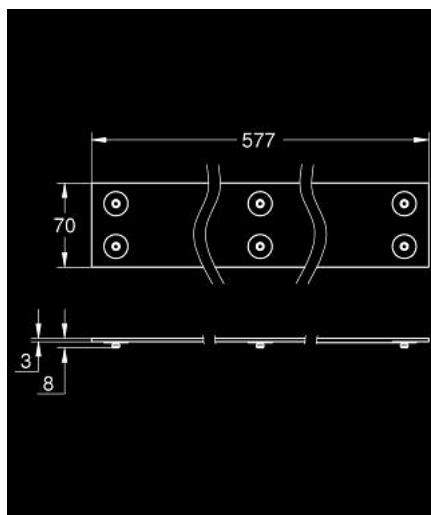

10 741 7LS 00 ALLURE GRAVITY PLACĂ DE ACOPERIRE

DESCRIEREA PRODUSULUI

- Colour: moon white
- can be combined with Allure Gravity towel rail 104 776
- material: safety glass/Caesarstone
- Caesarstone is a quartz composite material. Structures and textures on the surface may vary and are unique.