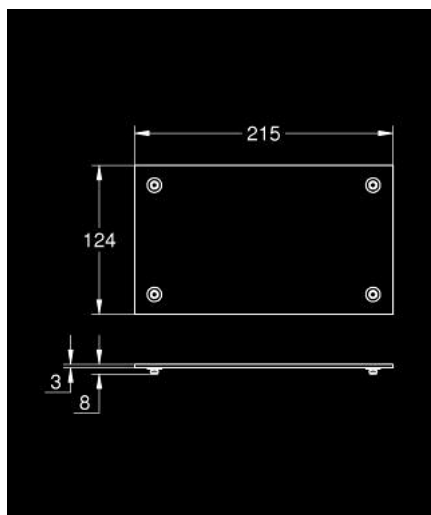

10 741 8KS 00 ALLURE GRAVITY PLACĂ DE ACOPERIRE

DESCRIEREA PRODUSULUI

- Colour: velvet black
- can be combined with Allure Gravity toilet paper holder 104 778
- material: safety glass/Caesarstone
- Caesarstone is a quartz composite material. Structures and textures on the surface may vary and are unique.