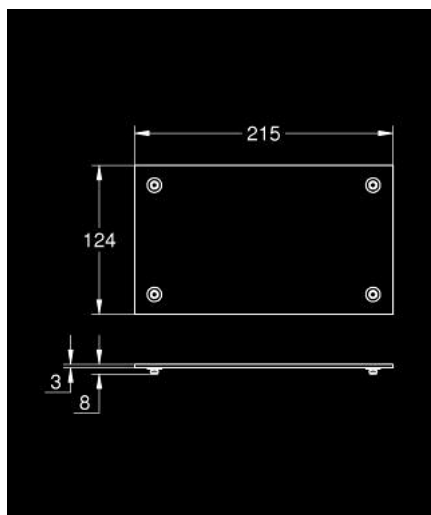

10 741 8LS 00 ALLURE GRAVITY PLACĂ DE ACOPERIRE

DESCRIEREA PRODUSULUI

- Colour: moon white
- can be combined with Allure Gravity toilet paper holder 104 778
- material: safety glass/Caesarstone
- Caesarstone is a quartz composite material. Structures and textures on the surface may vary and are unique.