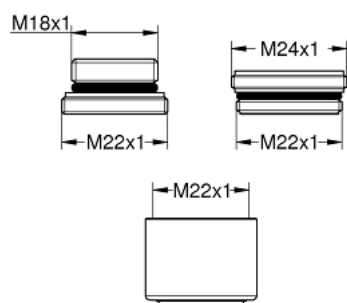

13 935 000 AERATOR

DESCRIEREA PRODUSULUI

- Colour: cromat
- filet interior
- M 22 x 1
- 5.7 l/min at 3 bar
- including metal connection nipple for better exchange service
- sistem anti-calcar GROHE SpeedClean
- finisaj GROHE LongLife
- filet mamă