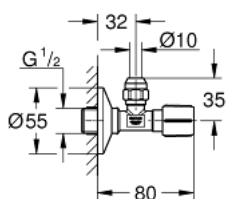

22 037 000 ROBINET CU VENTIL DE COLȚ 1/2"

DESCRIEREA PRODUSULUI

- Colour: cromat
- pre-roughened connection thread for easy sealing
- racord în perete de 1/2"
- ieșire cu filet 3/8"
- with length compensation
- with compression nut Ø 10 mm
- water protected spindle shutoff, brass, with grease chamber and double o-ring sealing
- long connecting shaft
- mâner ergonomic din metal
- marcaj: neutru
- metal push-on escutcheon Ø 55 mm
- finisaj GROHE LongLife