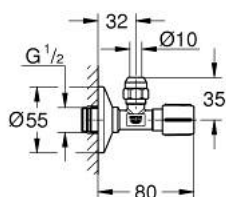

22 039 000 ROBINET CU VENTIL DE COLȚ 1/2"

DESCRIEREA PRODUSULUI

- Colour: cromat
- self-sealing connection thread
- racord în perete de 1/2"
- ieșire cu filet 3/8"
- with length compensation
- with compression nut Ø 10 mm
- water protected spindle shutoff, brass, with grease chamber and double o-ring sealing
- long connecting shaft
- mâner ergonomic din metal
- marcaj: neutru
- metal push-on escutcheon Ø 55 mm
- finisaj GROHE LongLife