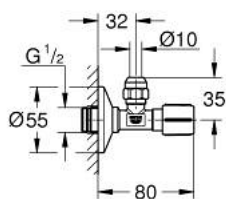

22 039 AL0 ROBINET CU VENTIL DE COLȚ 1/2"

DESCRIEREA PRODUSULUI

- Colour: brushed hard graphite
- self-sealing connection thread
- racord în perete de 1/2"
- ieșire cu filet 3/8"
- with length compensation
- with compression nut Ø 10 mm
- water protected spindle shutoff, brass, with grease chamber and double o-ring sealing
- long connecting shaft
- mâner ergonomic din metal
- marcaj: neutru
- metal push-on escutcheon Ø 55 mm
- finisaj GROHE LongLife