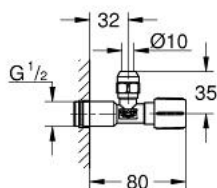

22 040 000 ROBINET CU VENTIL DE COLȚ 1/2"

DESCRIEREA PRODUSULUI

- Colour: cromat
- self-sealing connection thread
- racord în perete de 1/2"
- ieșire cu filet 3/8"
- with length compensation
- with compression nut Ø 10 mm
- water protected spindle shutoff, brass, with grease chamber and double o-ring sealing
- long connecting shaft
- mâner ergonomic din metal
- marcaj: neutru
- without wall escutcheon
- finisaj GROHE LongLife