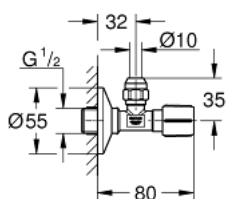

## 22 045 000 ROBINET CU VENTIL DE COLȚ 1/2"

### DESCRIEREA PRODUSULUI

- Colour: cromat
- pre-roughened connection thread for easy sealing
- racord în perete de 1/2"
- ieșire cu filet 3/8"
- with length compensation
- with compression nut Ø 10 mm
- water protected spindle shutoff, brass, with grease chamber and double o-ring sealing
- long connecting shaft
- mâner ergonomic din metal
- marcaj: neutru
- metal push-on escutcheon Ø 55 mm
- ambalaj blister
- finisaj GROHE LongLife