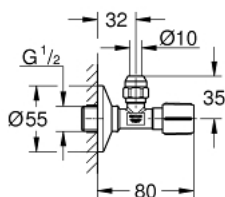

22 073 243 0 ROBINET CU VENTIL DE COLȚ 1/2"

DESCRIEREA PRODUSULUI

- Colour: matte black
- pre-roughened connection thread for easy sealing
- racord în perete de 1/2"
- ieșire cu filet 3/8"
- with length compensation
- with compression nut Ø 10 mm
- water protected spindle shutoff, brass, with grease chamber and double o-ring sealing
- long connecting shaft
- mâner ergonomic din metal
- marcaj: neutru
- metal push-on escutcheon Ø 55 mm
- finisaj GROHE LongLife