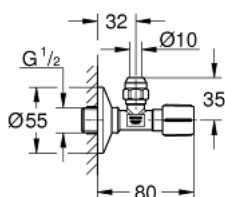

## 22 074 KF0 ROBINET CU VENTIL DE COLȚ 1/2"

### DESCRIEREA PRODUSULUI

- Colour: phantom black
- pre-roughened connection thread for easy sealing
- racord în perete de 1/2"
- ieșire cu filet 3/8"
- with length compensation
- with compression nut Ø 10 mm
- water protected spindle shutoff, brass, with grease chamber and double o-ring sealing
- long connecting shaft
- mâner ergonomic din metal
- marcaj: neutru
- metal push-on escutcheon Ø 55 mm
- finisaj GROHE LongLife