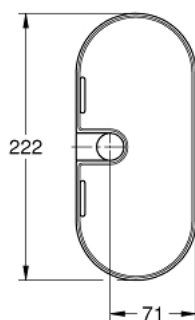

## 27 725 001 VITALIO UNIVERSAL TRAY FOR SHOWER RAIL

### DESCRIEREA PRODUSULUI

- Colour: cromat
- for Vitalio Universal shower rail (27 724, 26 961, 26 970)
- for Ø 22 mm rail
- material: acrilic
- Consumer edition