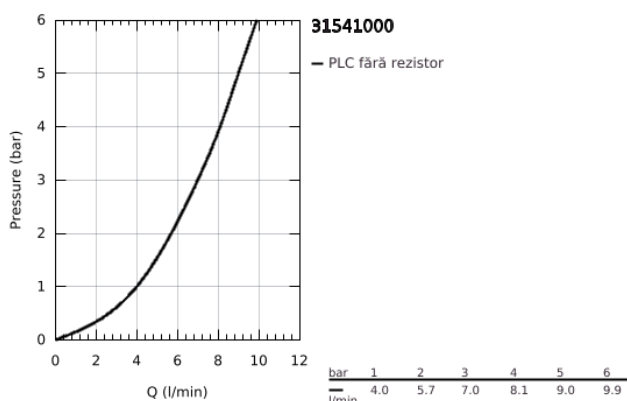

## 31 541 000 GROHE BLUE HOME C-SPOUT STARTER KIT WITH PULL-OUT MOUSSEUR