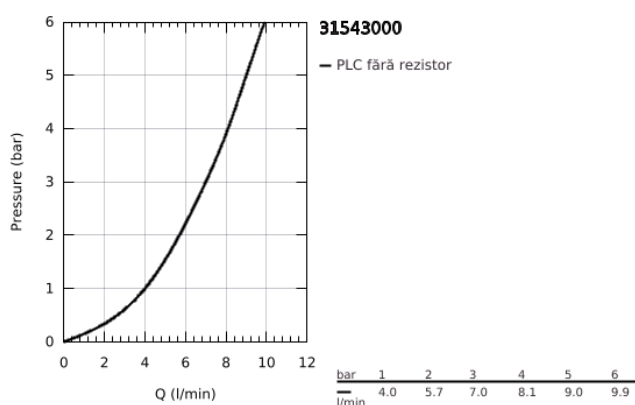

## 31 543 000 GROHE BLUE HOME U-SPOUT STARTER KIT WITH PULL-OUT MOUSSEUR