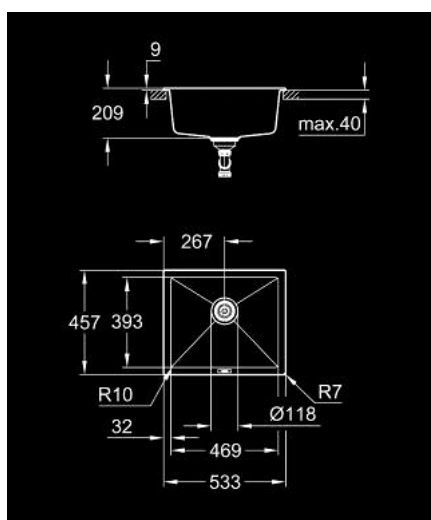

31 654 AT0 K700U COMPOSITE SINK

DESCRIEREA PRODUSULUI

- Colour: granite gray
- model: K700U 60-C 53.3/45.7 1.0
- mounting type: top mount or undermount
- material: quartz composite
- GROHE Whisper
- adâncimea min. a blatului: 600 mm
- dimensiune: 533 x 457 mm
- 1 bowl: 469 x 393 x 205 mm
- outer radius: R7, inner bowl radius: R10
- sistem de instalare GROHE FastFixation
- cut-out (top mount): 518 x 442 mm
- cut-out (undermount): 468 x 390 mm
- scurgere: sită de scurgere \varnothing 3.5"/90 mm
- accesorii incluse: kit de scurgere, sită scurgere, kit de montaj
- optional push to open excenter (40 986 SD0)
- amount of fasteners included (top mount): 6
- amount of fasteners included (undermount): 6
- heat resistant up to 180° C

31 654 AT0 K700U COMPOSITE SINK

PIESE DE SCHIMB , mai 2022 – now

1: Fișa de conectare (Spare part-nr. 42589SD1)

2: Siphon (Spare part-nr. 42616000)

3: Cover element (Spare part-nr. 42590SD1)