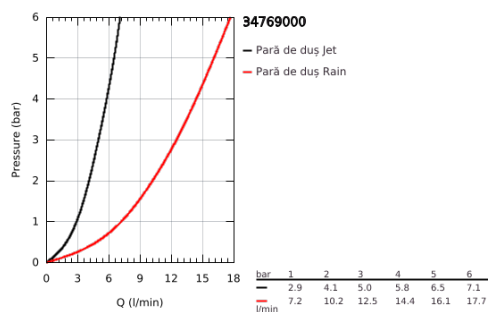

## 34 769 000 GROHTHERM 800 COSMOPOLITAN THERMOSTATIC SHOWER SET 1/2"

### DESCRIEREA PRODUSULUI

- Colour: cromat
- compus din:
- Grotherm 800 Cosmopolitan thermostatic shower mixer 1/2" (34 765)
- Tempesta Cosmopolitan 100 shower set, 2 sprays, 900 mm (27 788 002)
- optional 5.7 l/min flow limiter included