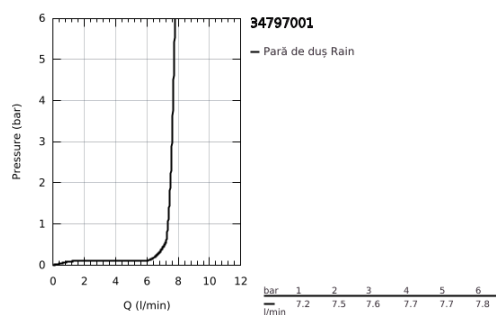

## 34 797 001 GROHTHERM 500 BATERIE DUȘ CU TERMOSTAT 1/2"

### DESCRIEREA PRODUSULUI

- Colour: cromat
- with shower rail set 1 spray (Rain)
- compus din:
  - Grotherm 500 thermostatic shower mixer 1/2" (34 793)
  - Tempesta shower rail set, 900 mm (27 925)
- professional edition