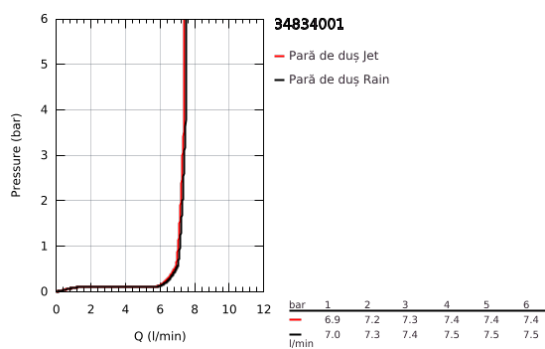

## 34 834 001 GROHTHERM 1000 PERFORMANCE BATERIE DUȘ CU TERMOSTAT 1/2"

### DESCRIEREA PRODUSULUI

- Colour: cromat
- with shower rail set 2 sprays (Rain, Jet)
- compus din:
- Grotherm 1000 Performance thermostatic shower mixer 1/2" (34 827)
- Tempesta shower rail set, 600 mm (26 162)
- professional edition