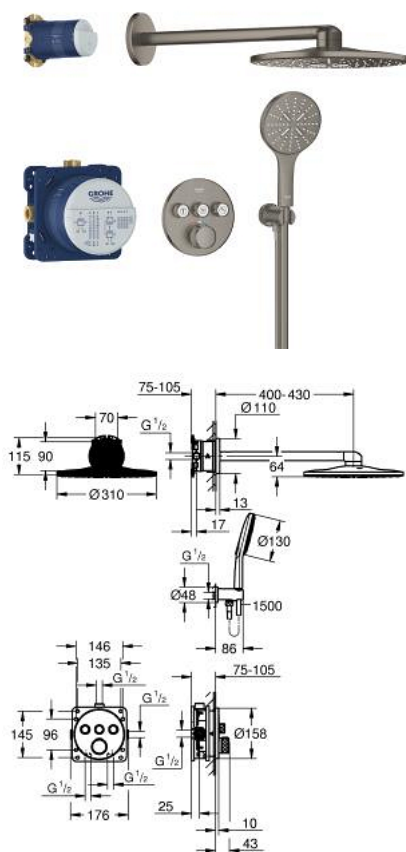

34 863 AL0 GROHTHERM SMARTCONTROL CONCEALED SHOWER SYSTEM WITH RAINSHOWER SMARTACTIVE 310

DESCRIEREA PRODUSULUI

- Colour: brushed hard graphite
- compus din:
 - unitate încastrată cu termostat 3 valve (29 121)
 - GROHE Rapido SmartBox universal rough-in box, 1/2" (35 604)
 - Rainshower SmartActive 310 head shower set 2 sprays (26 475) including horizontal shower arm 430 mm and head shower rough-in (26 483)
 - Rainshower SmartActive 130 hand shower 3 sprays
 - shower outlet elbow 1/2" with holder (26 658)
 - furtun de duș Silverflex 1.500 mm
 - optional flow regulator 9.5 l/min included for hand shower