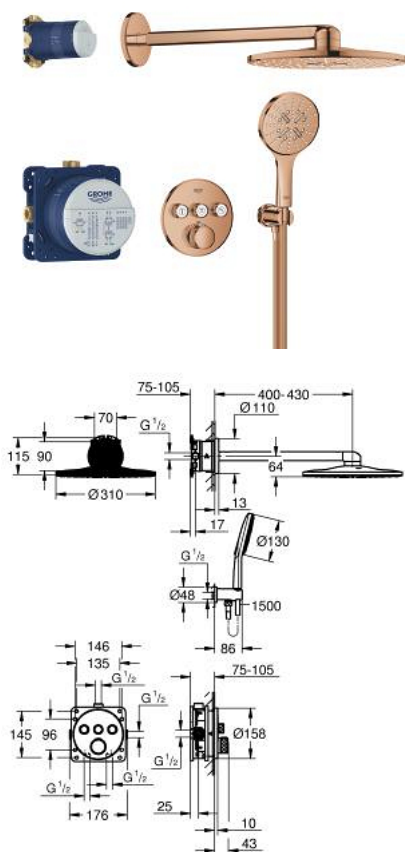

34 863 DA0 GROHTHERM SMARTCONTROL CONCEALED SHOWER SYSTEM WITH RAINSHOWER SMARTACTIVE 310

DESCRIEREA PRODUSULUI

- Colour: warm sunset
- compus din:
- unitate încastrată cu termostat 3 valve (29 121)
- GROHE Rapido SmartBox universal rough-in box, 1/2" (35 604)
- Rainshower SmartActive 310 head shower set 2 sprays (26 475) including horizontal shower arm 430 mm and head shower rough-in (26 483)
- Rainshower SmartActive 130 hand shower 3 sprays
- shower outlet elbow 1/2" with holder (26 658)
- furtun de duș Silverflex 1.500 mm
- optional flow regulator 9.5 l/min included for hand shower