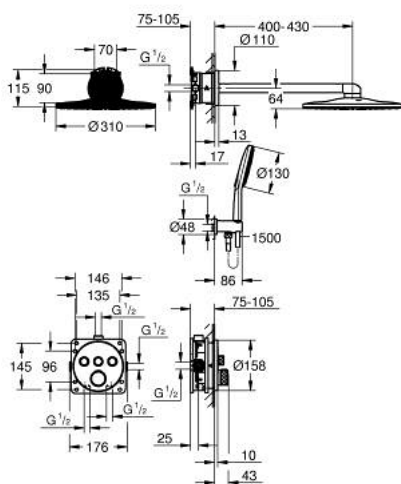

34 863 DL0 GROHTHERM SMARTCONTROL CONCEALED SHOWER SYSTEM WITH RAINSHOWER SMARTACTIVE 310

DESCRIEREA PRODUSULUI

- Colour: brushed warm sunset
- compus din:
 - unitate încastrată cu termostat 3 valve (29 121)
 - GROHE Rapido SmartBox universal rough-in box, 1/2" (35 604)
 - Rainshower SmartActive 310 head shower set 2 sprays (26 475) including horizontal shower arm 430 mm and head shower rough-in (26 483)
 - Rainshower SmartActive 130 hand shower 3 sprays
 - shower outlet elbow 1/2" with holder (26 658)
 - furtun de duș Silverflex 1.500 mm
 - optional flow regulator 9.5 l/min included for hand shower