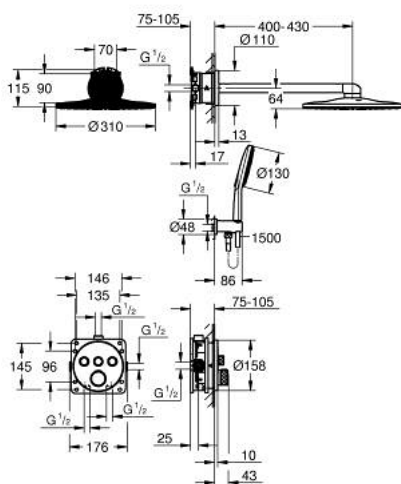

34 863 GL0 GROHTHERM SMARTCONTROL CONCEALED SHOWER SYSTEM WITH RAINSHOWER SMARTACTIVE 310

DESCRIEREA PRODUSULUI

- Colour: cool sunrise
- compus din:
- unitate încastrată cu termostat 3 valve (29 121)
- GROHE Rapido SmartBox universal rough-in box, 1/2" (35 604)
- Rainshower SmartActive 310 head shower set 2 sprays (26 475) including horizontal shower arm 430 mm and head shower rough-in (26 483)
- Rainshower SmartActive 130 hand shower 3 sprays
- shower outlet elbow 1/2" with holder (26 658)
- furtun de duș Silverflex 1.500 mm
- optional flow regulator 9.5 l/min included for hand shower