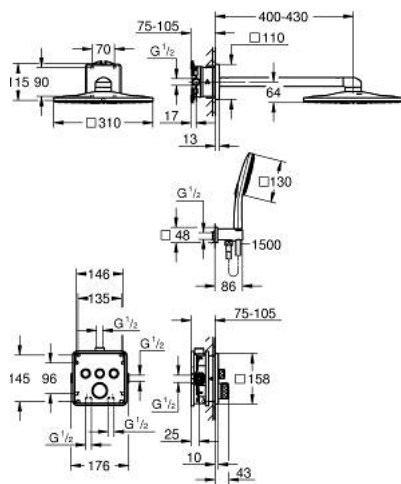

## 34 864 000 GROHTHERM SMARTCONTROL CONCEALED SHOWER SYSTEM WITH RAINSHOWER SMARTACTIVE 310 CUBE

### DESCRIEREA PRODUSULUI

- Colour: cromat
- compus din:
- unitate încastrată cu termostat 3 valve (29 126)
- GROHE Rapido SmartBox universal rough-in box, 1/2" (35 604)
- Rainshower SmartActive 310 Cube head shower set 2 sprays (26 479) including horizontal shower arm 430 mm and head shower rough-in (26 483)
- Rainshower SmartActive 130 Cube hand shower 3 sprays
- shower outlet elbow 1/2" with holder (26 659)
- furtun de duș Silverflex 1.500 mm
- optional flow regulator 9.5 l/min included for hand shower