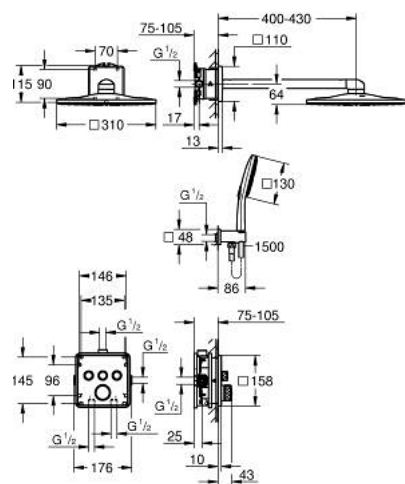

34 864 AL0 GROHTHERM SMARTCONTROL CONCEALED SHOWER SYSTEM WITH RAINSHOWER SMARTACTIVE 310 CUBE

DESCRIEREA PRODUSULUI

- Colour: brushed hard graphite
- compus din:
- unitate încastrată cu termostat 3 valve (29 126)
- GROHE Rapido SmartBox universal rough-in box, 1/2" (35 604)
- Rainshower SmartActive 310 Cube head shower set 2 sprays (26 479) including horizontal shower arm 430 mm and head shower rough-in (26 483)
- Rainshower SmartActive 130 Cube hand shower 3 sprays
- shower outlet elbow 1/2" with holder (26 659)
- furtun de duș Silverflex 1.500 mm
- optional flow regulator 9.5 l/min included for hand shower