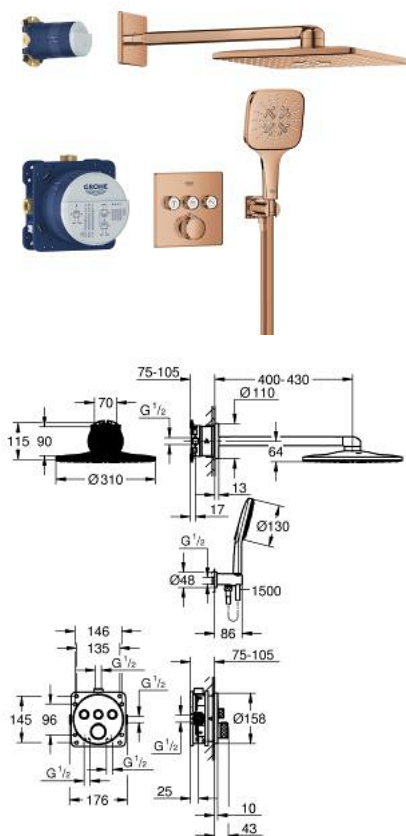

## 34 864 DA0 GROHTHERM SMARTCONTROL CONCEALED SHOWER SYSTEM WITH RAINSHOWER SMARTACTIVE 310 CUBE

### DESCRIEREA PRODUSULUI

- Colour: warm sunset
- compus din:
  - unitate încastrată cu termostat 3 valve (29 126)
  - GROHE Rapido SmartBox universal rough-in box, 1/2" (35 604)
  - Rainshower SmartActive 310 Cube head shower set 2 sprays (26 479) including horizontal shower arm 430 mm and head shower rough-in (26 483)
  - Rainshower SmartActive 130 Cube hand shower 3 sprays
  - shower outlet elbow 1/2" with holder (26 659)
  - furtun de duș Silverflex 1.500 mm
  - optional flow regulator 9.5 l/min included for hand shower