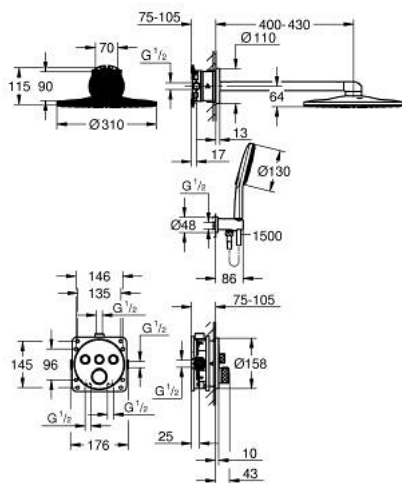

## 34 864 DC0 GROHTHERM SMARTCONTROL CONCEALED SHOWER SYSTEM WITH RAINSHOWER SMARTACTIVE 310 CUBE

### DESCRIEREA PRODUSULUI

- Colour: supersteel
- compus din:
- unitate încastrată cu termostat 3 valve (29 126)
- GROHE Rapido SmartBox universal rough-in box, 1/2" (35 604)
- Rainshower SmartActive 310 Cube head shower set 2 sprays (26 479) including horizontal shower arm 430 mm and head shower rough-in (26 483)
- Rainshower SmartActive 130 Cube hand shower 3 sprays
- shower outlet elbow 1/2" with holder (26 659)
- furtun de duș Silverflex 1.500 mm
- optional flow regulator 9.5 l/min included for hand shower