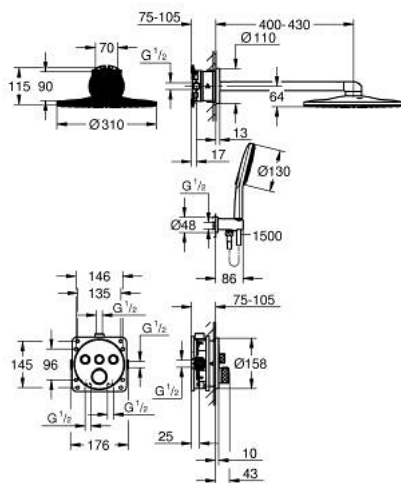

34 864 DL0 GROHTHERM SMARTCONTROL CONCEALED SHOWER SYSTEM WITH RAINSHOWER SMARTACTIVE 310 CUBE

DESCRIEREA PRODUSULUI

- Colour: brushed warm sunset
- compus din:
 - unitate încastrată cu termostat 3 valve (29 126)
 - GROHE Rapido SmartBox universal rough-in box, 1/2" (35 604)
 - Rainshower SmartActive 310 Cube head shower set 2 sprays (26 479) including horizontal shower arm 430 mm and head shower rough-in (26 483)
 - Rainshower SmartActive 130 Cube hand shower 3 sprays
 - shower outlet elbow 1/2" with holder (26 659)
 - furtun de duș Silverflex 1.500 mm
 - optional flow regulator 9.5 l/min included for hand shower