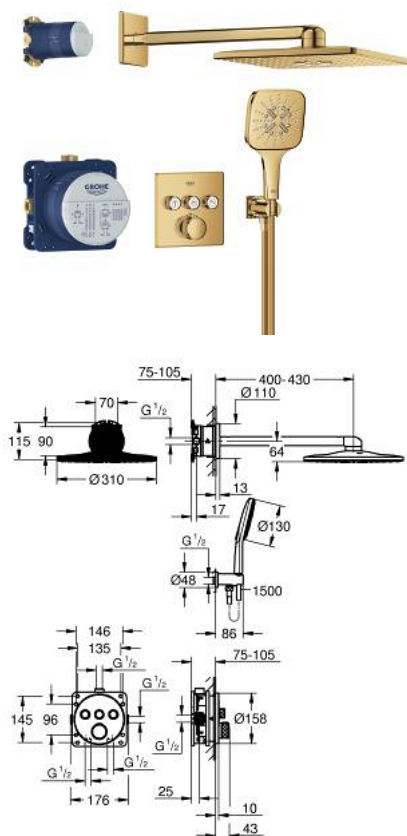

34 864 GL0 GROHTHERM SMARTCONTROL CONCEALED SHOWER SYSTEM WITH RAINSHOWER SMARTACTIVE 310 CUBE

DESCRIEREA PRODUSULUI

- Colour: cool sunrise
- compus din:
- unitate încastrată cu termostat 3 valve (29 126)
- GROHE Rapido SmartBox universal rough-in box, 1/2" (35 604)
- Rainshower SmartActive 310 Cube head shower set 2 sprays (26 479) including horizontal shower arm 430 mm and head shower rough-in (26 483)
- Rainshower SmartActive 130 Cube hand shower 3 sprays
- shower outlet elbow 1/2" with holder (26 659)
- furtun de duș Silverflex 1.500 mm
- optional flow regulator 9.5 l/min included for hand shower