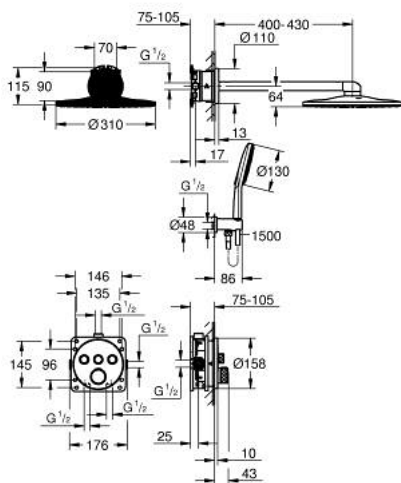

34 864 GN0 GROHTHERM SMARTCONTROL CONCEALED SHOWER SYSTEM WITH RAINSHOWER SMARTACTIVE 310 CUBE

DESCRIEREA PRODUSULUI

- Colour: brushed cool sunrise
- compus din:
 - unitate încastrată cu termostat 3 valve (29 126)
 - GROHE Rapido SmartBox universal rough-in box, 1/2" (35 604)
 - Rainshower SmartActive 310 Cube head shower set 2 sprays (26 479) including horizontal shower arm 430 mm and head shower rough-in (26 483)
 - Rainshower SmartActive 130 Cube hand shower 3 sprays
 - shower outlet elbow 1/2" with holder (26 659)
 - furtun de duș Silverflex 1.500 mm
 - optional flow regulator 9.5 l/min included for hand shower