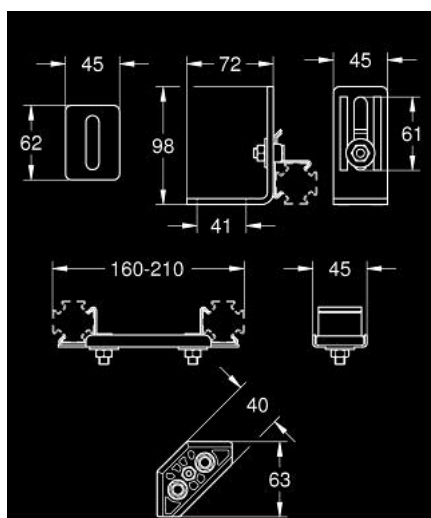

### DESCRIEREA PRODUSULUI

- for on-the-wall installation on a solid wall, dimensions up to height 1200, width 3000, depth 200 mm
- please note: 20 m Rapid Pro profile (39 019 000) to be ordered separately
- for the installation of Rapid Pro
- compus din:
  - 14 x Rapid Pro mounting angle (39 023 000)
  - 12 x Rapid Pro connector (39 020 000)
  - 14 x Rapid Pro noise protecting set (39 046 000)
  - 9 x Rapid Pro spacer (39 022 000)
  - 2 x Rapid Pro wall fixing (39 029 000)